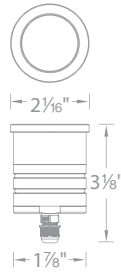

2" INGROUND - SLIM ROUND

2011

WAC

LANDSCAPE LIGHTING

Fixture Type:

Catalog Number:

Project: _____

Location: _____

PRODUCT DESCRIPTION

Landscape 2" recessed in-ground luminaire for soft ground application.

FEATURES

- IP68 rated, Suitable for continuous immersion under water
- Factory sealed water tight fixtures
- Solid stainless steel construction
- 6' lead wire and direct burial gel filled wire nuts included
- Maintains constant lumen output against voltage drop
- UL 1838 Listed

SPECIFICATIONS

Input: 9 - 15VAC (Transformer is required)
Power: 4.1W / 6.6VA
Brightness: 170 lm
Beam Angle: 25°
CRI: 85
Rated Life: 70,000 hours

ORDERING NUMBER

	Color Temp	Finish
2011 <i>Slim round</i>	30 3000K	BS <i>Bronzed Stainless Steel</i> SS <i>Stainless Steel</i>

2011-30 _____

Example: **2011-30SS**

waclighting.com
Phone (800) 526.2588
Fax (800) 526.2585

Headquarters/Eastern Distribution Center
44 Harbor Park Drive
Port Washington, NY 11050

Central Distribution Center
1600 Distribution Ct
Lithia Springs, GA 30122

Western Distribution Center
1750 Archibald Avenue
Ontario, CA 91760